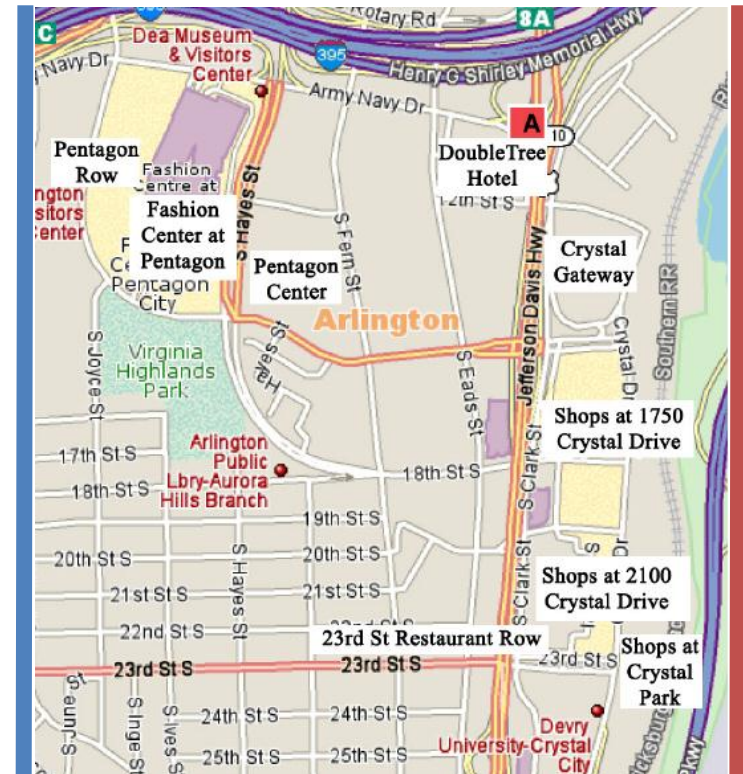

Pentagon Row (Behind Fashion Center at Pentagon City) / about 0.7 miles from the DoubleTree			
Name	Address	Phone	Cuisine
Asia Bistro ($$)	1101 S Joyce St	703-413-2002	Asian
Brasserie Creperie ($$)	1101 S Joyce St	703-415-0560	French
Champps Americana ($$)	1101 S Joyce St	703-414-3601	American
Lebanese Taverna ($$)	1101 S Joyce St	703-415-8681	Lebanese
Lime Fresh Mexican Grill	1101 S Joyce St	703-413-6234	Mexican
Naked Pizza	1101 S Joyce St	703-412-3777	Italian
Nando's Peri Peri	1301 S Joyce St	571-858-9953	Portuguese-American
Noodles and Company ($)	1101 S Joyce St	703-418-0001	Asian
Ristorante Murali ($$)	1101 S Joyce St	703-415-0411	Italian
Saigon Saigon ($$)	1101 S Joyce St	703-412-0822	Vietnamese
Sine Irish Pub ($$)	1101 S Joyce St	703-415-4420	Irish
Smoothie King ($)	1101 S Joyce St	703-414-7832	Smoothies
Starbucks ($)	1101 S Joyce St	703-415-0601	Coffee & Snacks
Tasteful Delight Chinese Café ($$)	1101 S Joyce St	703-418-9898	Chinese
Thai Phoon ($$)	1101 S Joyce St	703-413-8200	Thai
Yogi Castle ($)	1101 S Joyce St	703-584-7907	Frozen Yogurt
Zen Bistro and Wine Bar ($$)	1101 S Joyce St	703-413-8887	Asian